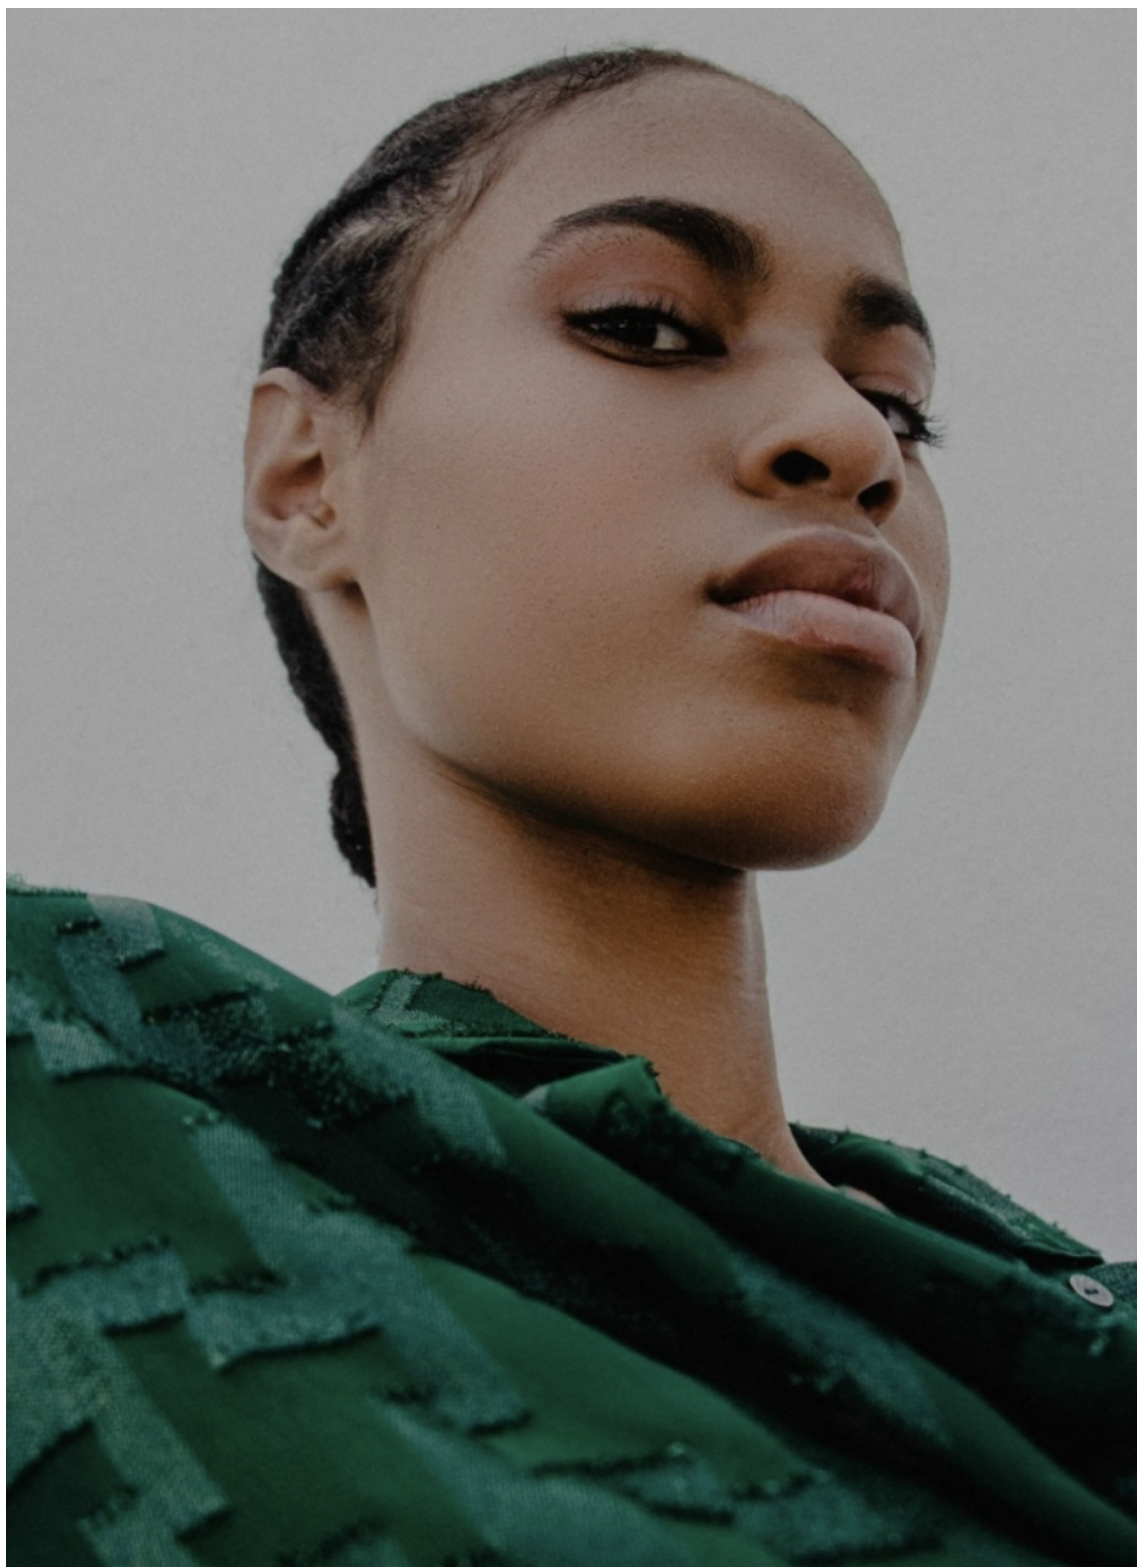

BRUNA SANCHEZ

height 5'11" · bust 32.5" · cup A/B · waist 23.5" · hips 36" · dress 36 EU/6 US/8 UK

shoes size 40 EU/9 US/6.5 UK · hair black · eyes brown