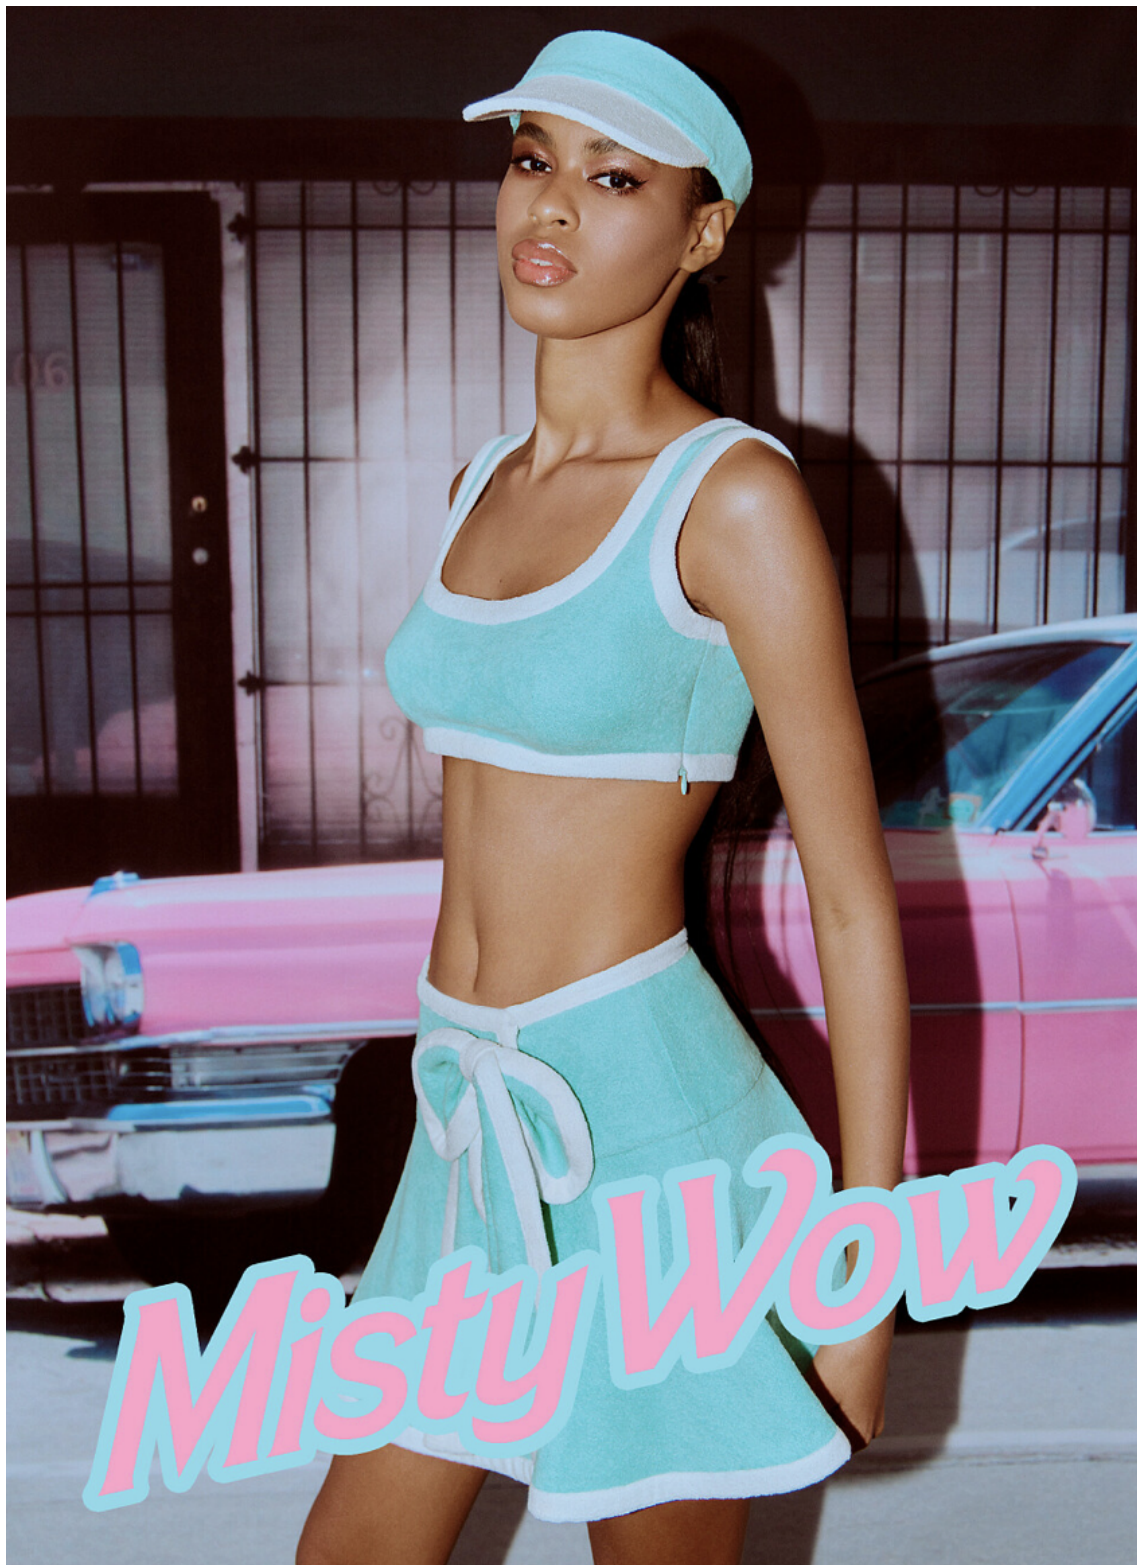

BRUNA SANCHEZ

height 5'11" · bust 32.5" · cup A/B · waist 23.5" · hips 36" · dress 36 EU/6 US/8 UK
shoes size 40 EU/9 US/6.5 UK · hair black · eyes brown